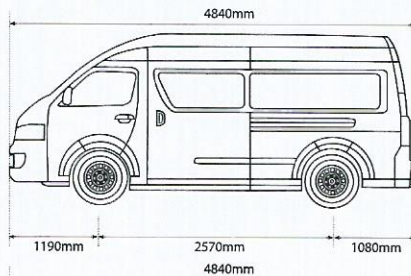

Foton View C2 Specifications