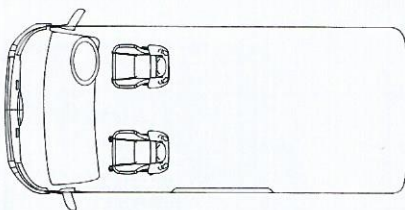

Panel Van

Sole Distributor:

BCM
BERJAYA CHINA MOTOR

BERJAYA CHINA MOTOR SDN BHD
Lot 3, Jalan 225, Seksyen 51A,
46100 Petaling Jaya, Selangor.
Tel: 03-79541188 Fax: 03-79551189

www.bcmgroup.com.my @berjayachinamotor

For more information please contact:

Mobile: 011 2005 7386
email: adfolio33@gmail.com