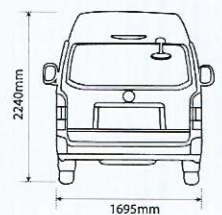

Foton View C2 Specifications