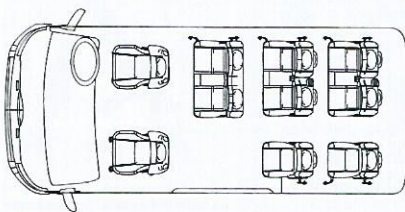

Foton View C2 Specifications