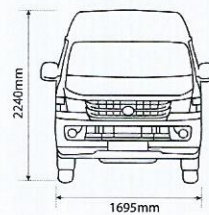

Foton View C2 Specifications