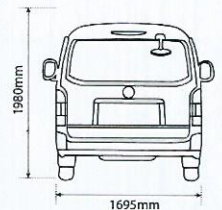

Panel Van

Sole Distributor:

BCM
BERJAYA CHINA MOTOR

BERJAYA CHINA MOTOR SDN BHD
Lot 3, Jalan 225, Seksyen 51A,
46100 Petaling Jaya, Selangor.
Tel: 03-79541188 Fax: 03-79551189

www.bcmgroup.com.my @berjayachinamotor

For more information please contact:

Mobile: 011 2005 7386
email: adfolio33@gmail.com