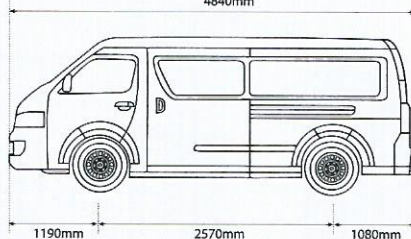

Panel Van

Sole Distributor:

BCM
BERJAYA CHINA MOTOR

BERJAYA CHINA MOTOR SDN BHD
Lot 3, Jalan 225, Seksyen 51A,
46100 Petaling Jaya, Selangor.
Tel: 03-79541188 Fax: 03-79551189

www.bcmgroup.com.my @berjayachinamotor

For more information please contact:

Mobile: 011 2005 7386
email: adfolio33@gmail.com