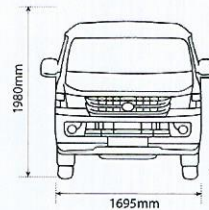

Panel Van

Sole Distributor:

BCM
BERJAYA CHINA MOTOR

BERJAYA CHINA MOTOR SDN BHD
Lot 3, Jalan 225, Seksyen 51A,
46100 Petaling Jaya, Selangor.
Tel: 03-79541188 Fax: 03-79551189

www.bcmgroup.com.my @berjayachinamotor

For more information please contact:

Mobile: 011 2005 7386
email: adfolio33@gmail.com